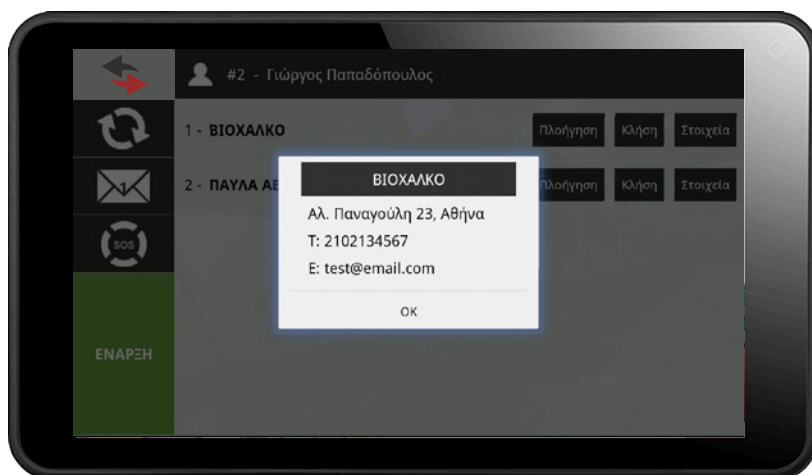

Delivery Checking System

SMART | MAGNA
SOLUTIONS

PavlaPOD

Understanding the growing needs of all businesses in the field of logistics, we created the application Pavla POD (proof of delivery) system.

Pavla POD is an integrated system for real-time checking of product delivery while giving full control to the business manager with detailed reports.

Process

The driver has a smart device (smartphone - tablet) with the Pavla POD application installed. By logging in using a unique password, the driver views the deliveries of the day.

The driver must press the relevant button and start his shift in order to be able to use the system.