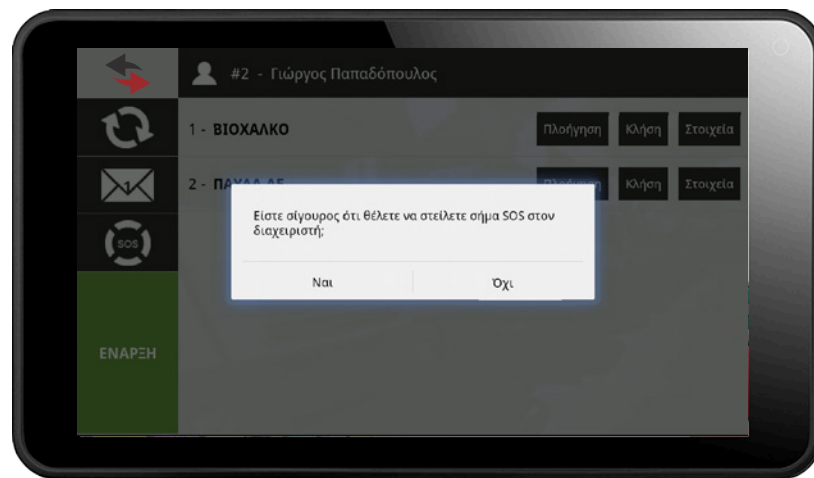

Benefits of the system

Beyond the obvious main benefit of the system which is the ability to monitor the deliveries in real time, our system has additional benefits such as:

- Reduce time and cost for the user
- Increase productivity
- Easy search for invoices - data