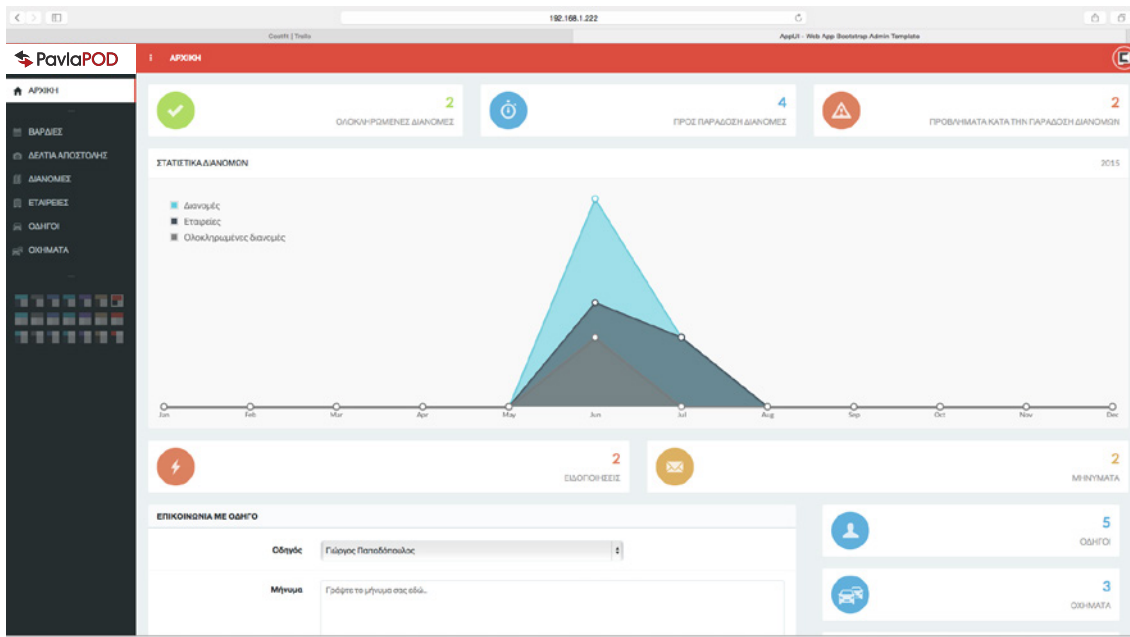

Οδηγός	Ημερομηνία	Αρχή βάρδης	Λήξη βάρδης	Όχημα
Αννα Παπαδό	2015-06-05	00:07:00	00:03:00	The best car!
Αννα Παπαδό	2015-06-05	00:07:00	00:15:00	The best car!
Αννα Παπαδό	2015-06-09	00:00:00	00:00:00	The best car!
Γεώργιος Παπαδόπουλος	2015-06-04	00:00:00	00:08:00	
Γεώργιος Παπαδόπουλος	2015-06-22	04:52:40	00:00:00	VW TRANSPORTER
Γεώργιος Παπαδόπουλος	2015-06-14	09:17:37	00:00:00	VW TRANSPORTER
Γεώργιος Παπαδόπουλος	2015-06-15	11:04:05	00:00:00	VW Transporter
Γεώργιος Παπαδόπουλος	2015-06-16	11:13:45	00:00:00	The best car!

Management system

The system administrator can, on a daily basis (24/7), monitor the status of deliveries and have access to the following additional features:

- Monitor shift / driver
- Check delivery status
- View the number of completed deliveries
- Receive reports
- Send a message to the driver in real time
- View a list of companies, vehicles and drivers
- Submit new deliveries for the next day